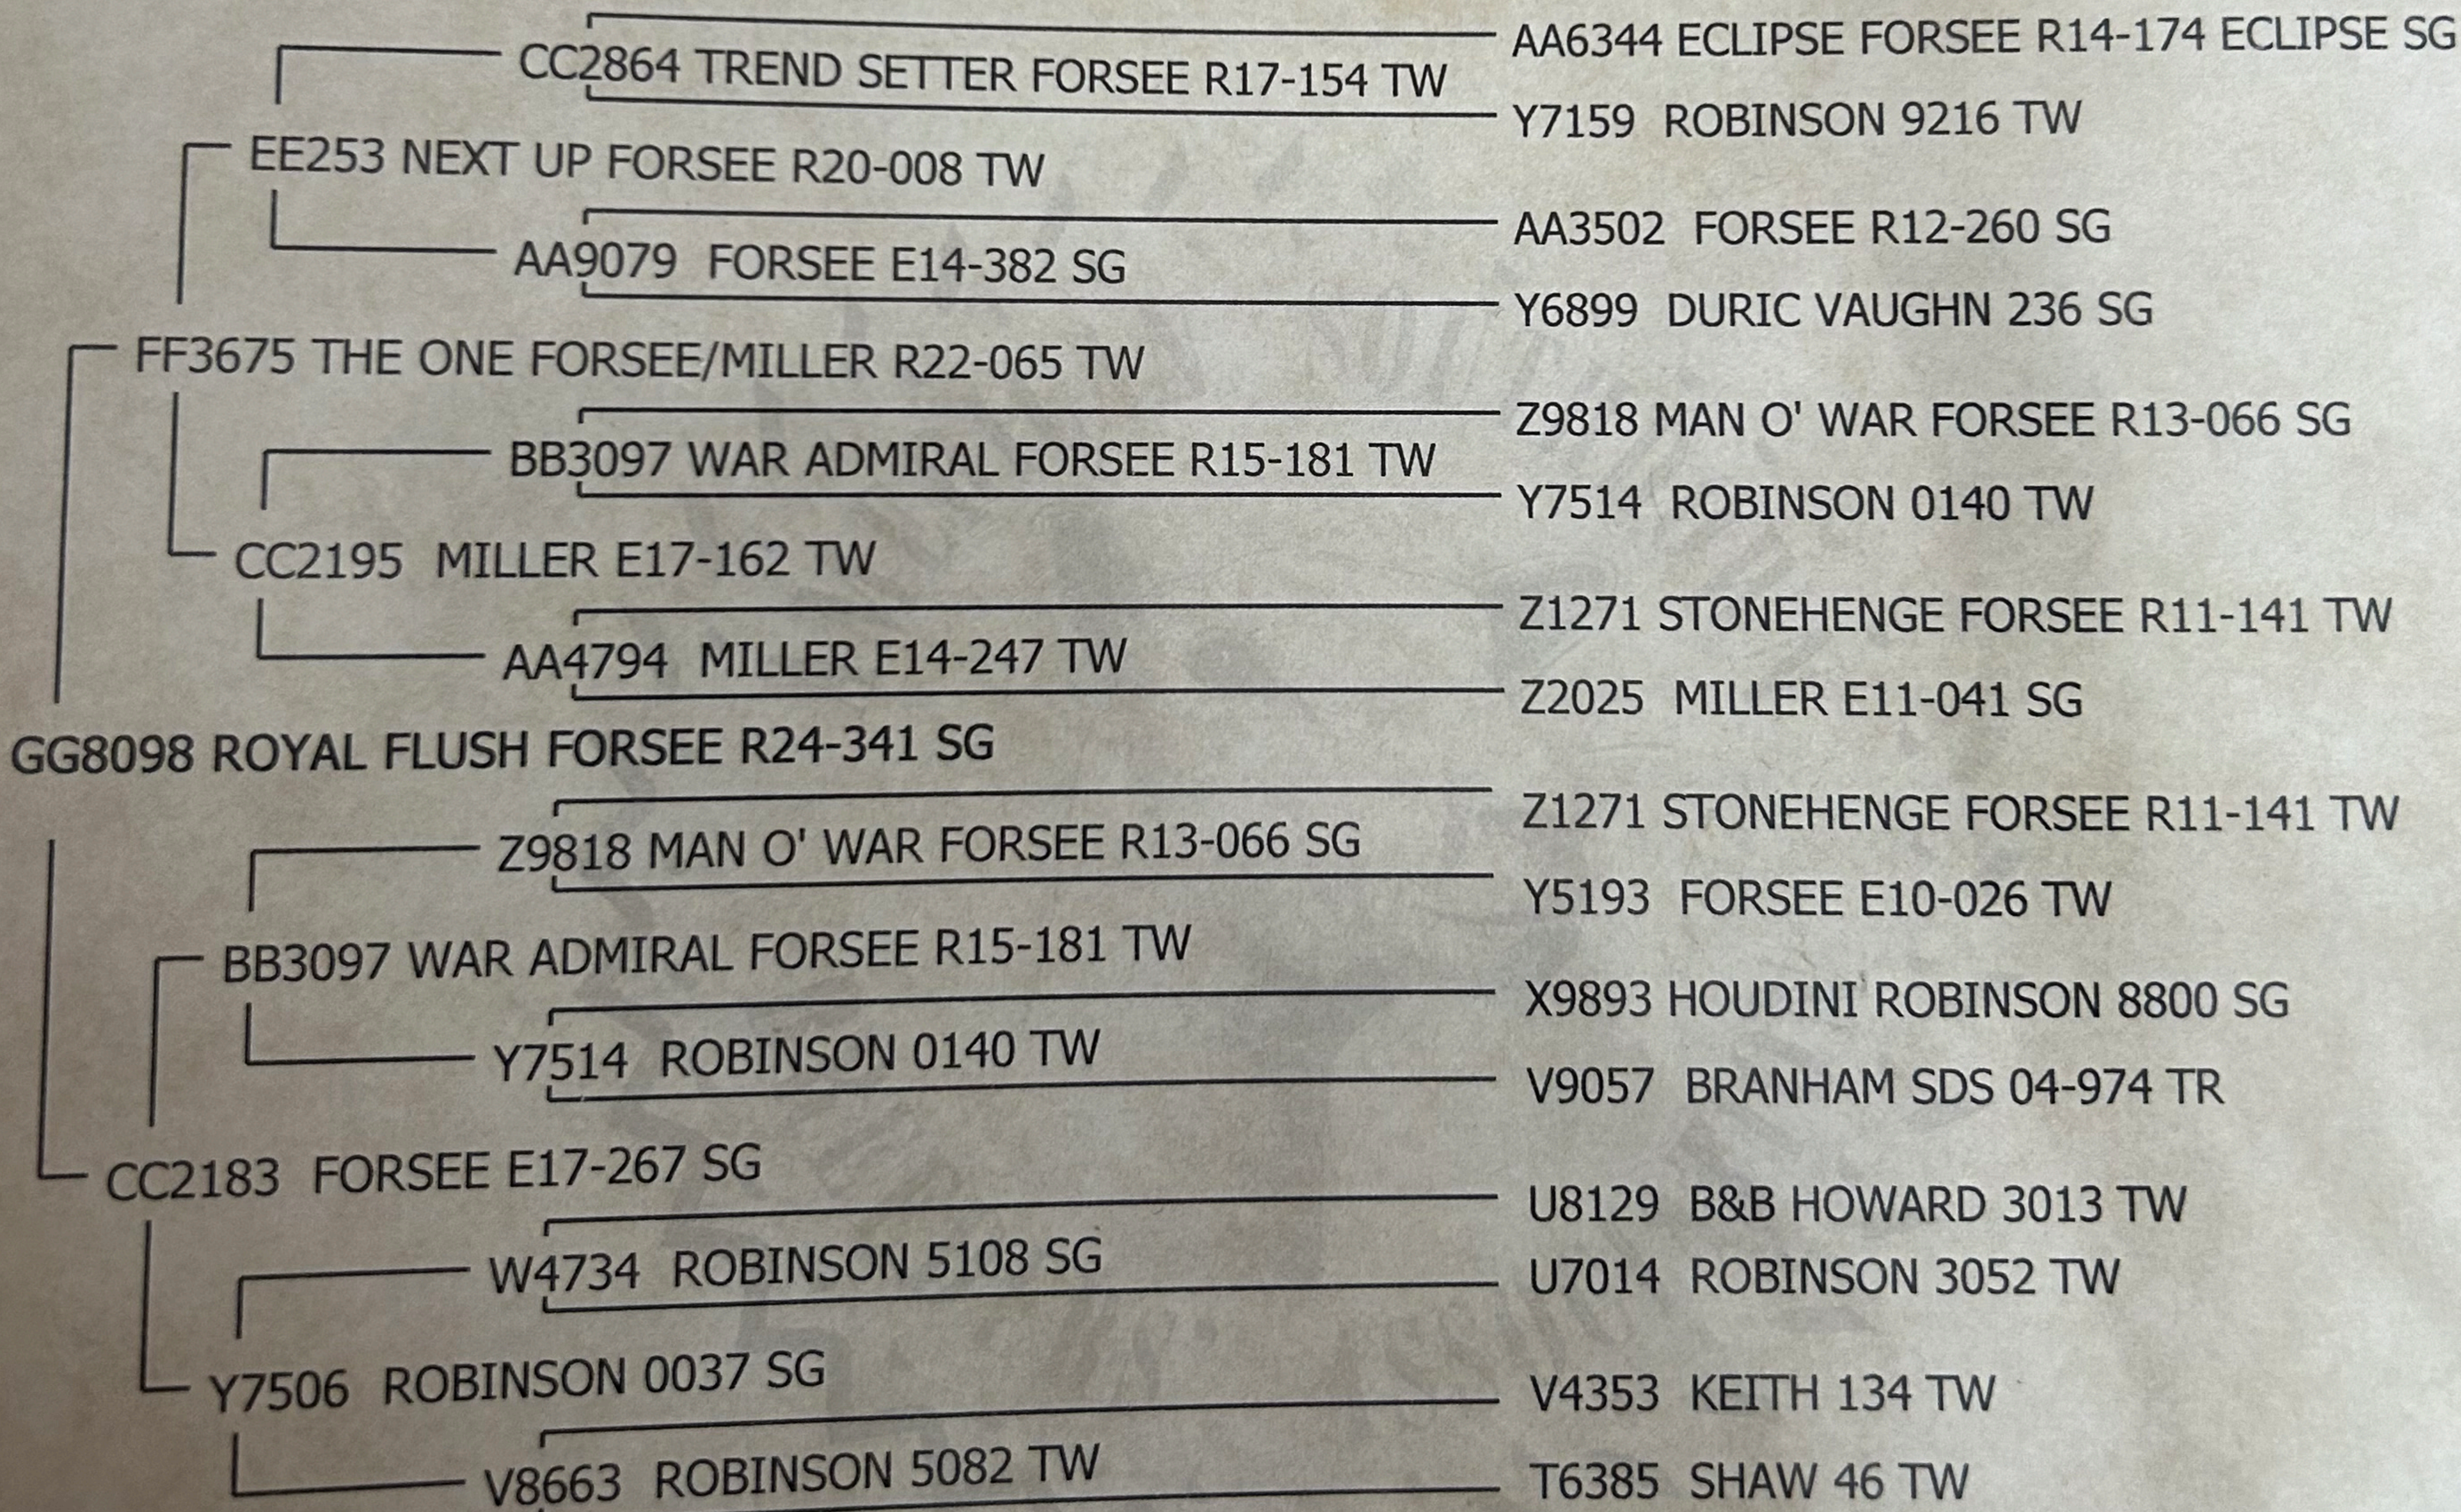

American Southdown Breeders' Association

P.O. Box 556 • Otterbein, IN 47970

Certificate of Registry

GG8098

RAM
ASBA #

Name **ROYAL FLUSH FORSEE R24-341**
Private Flock Tag

Lambled 10/3/2024 SG

Sire FF3675 THE ONE FORSEE/MILLER R22-065 TW

Dam CC2183 FORSEE E17-267 SG

Breeder BRIAN FORSEE

Owner BRIAN FORSEE

OWENTON KY

OWENTON KY

Date Recorded 4/12/2025

Executive Secretary Ann M Fry

THIS FIVE GENERATION PEDIGREE IS PROVIDED FOR YOUR RECORDS.

If there are any blanks on this record indicates that some of the history of this animal was recorded prior to computerization. If you would like the completed record you may order it for an additional charge, by calling the ASBA office.

American Southdown Breeders' Association

P.O. Box 556, Otterbein, IN 47970
(765) 237-2576 ann@southdownsheep.org

A transfer of ownership will be authorized on the back of the certificate.

Established in 1882